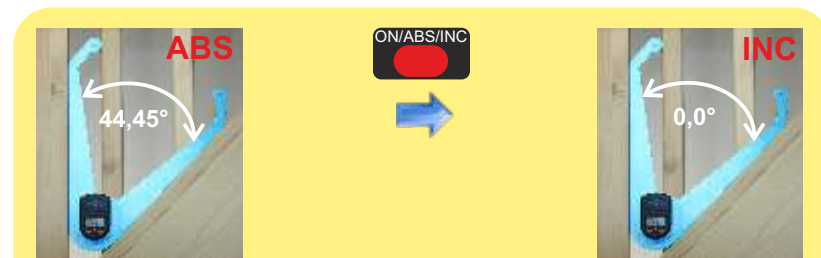

hedue®

S301

Art.-Nr. S301

Quick Start

Calibration
Kalibrierung
Calibrage

1.

2.

3.

Specifications

Resolution: 0,5 mm
0,05°

Measuring Range: 500 mm
0 - 180°

Accuracy: ±1 mm
±0,15°

Repeatability: ±0,5 mm
±0,1°

Batteries: 2 x AAA

Working temperature: 0 - 40°

Storage temperature: -10 - 50°