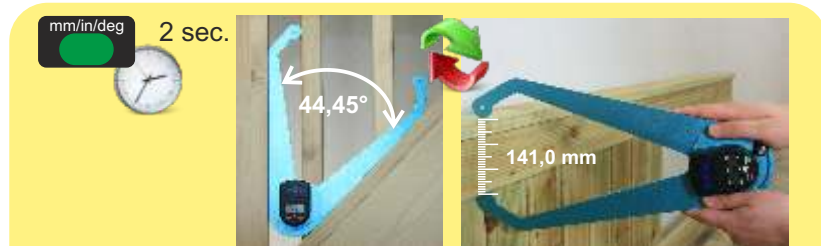

hedue®

S301

Art.-Nr. S301

Quick Start

Calibration
Kalibrierung
Calibrage

1.

2.

3.

Specifications

Resolution: 0,5 mm
0,05°

Measuring Range: 500 mm
0 - 180°

Accuracy: ±1 mm
±0,15°

Repeatability: ±0,5 mm
±0,1°

Batteries: 2 x AAA

Working temperature: 0 - 40°

Storage temperature: -10 - 50°