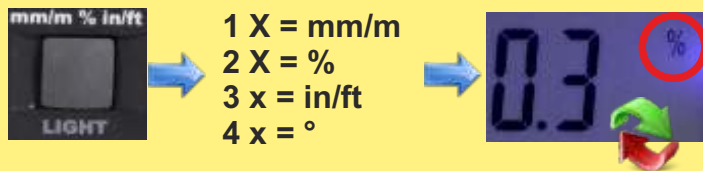

- 1 X = mm/m
- 2 X = %
- 3 X = in/ft
- 4 X = °