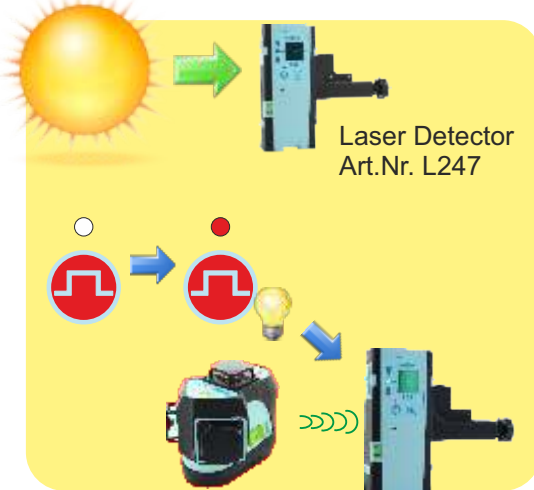

## Messprotokoll / Measurement Report

**RMA-Service**

<https://my.hedue.de>

Laser Detector  
Art.Nr. L247

### Specifications

Self leveling range	3,5°
Working radius	25 m
Working radius detector	50 m
Laser class	2
Laser diode	515 nm
Accuracy	3 mm / 10 m
IP protection class	IP54
Guaranty	2 years

### M4