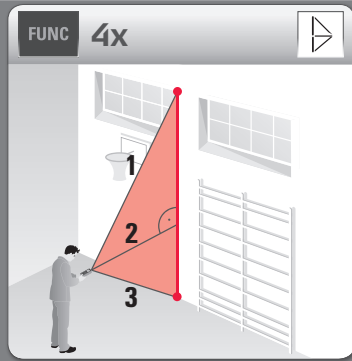

Laser class 2 in acc. to IEC 60825-1

www.disto.com

SAP. No. 771248

QUICKSTART

Leica DISTO™ D2

Buttons

- 1 ON / DIST (On/measuring)
- 2 Plus (+)
- 3 Functions
- 4 Reference
- 5 Clear / Off
- 6 Historical memory/Timer
- 7 Illumination/Units
- 8 Minus (-)

- when it has to be **right**