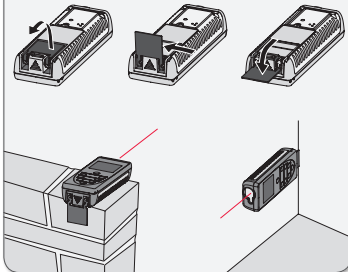

TIMER 1x

→ History (1-10)

+ 1...10

- 10...1

TIMER 2 sec / > 2 sec

TIMER 2 sec

5 sec

TIMER > 2 sec

5...60 sec

Start