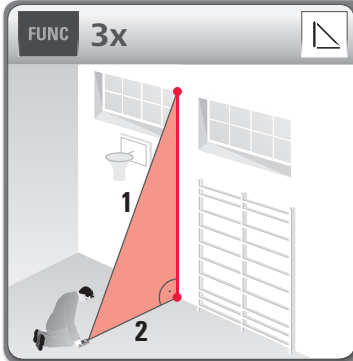

Laser class 2 in acc. to IEC 60825-1

www.disto.com

SAP. No. 771248

QUICKSTART

Leica DISTO™ D2

Buttons

- 1 ON / DIST (On/measuring)
- 2 Plus (+)
- 3 Functions
- 4 Reference
- 5 Clear / Off
- 6 Historical memory/Timer
- 7 Illumination/Units
- 8 Minus (-)

- when it has to be **right**