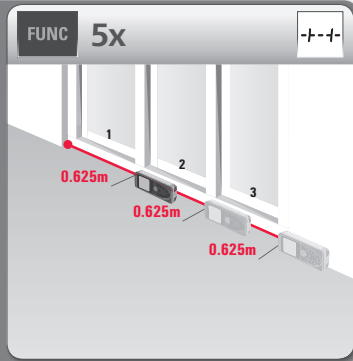

Laser class 2 in acc. to IEC 60825-1

www.disto.com

SAP. No. 771248

QUICKSTART

Leica DISTO™ D2

Buttons

- 1 ON / DIST (On/measuring)
- 2 Plus (+)
- 3 Functions
- 4 Reference
- 5 Clear / Off
- 6 Historical memory/Timer
- 7 Illumination/Units
- 8 Minus (-)

- when it has to be **right**