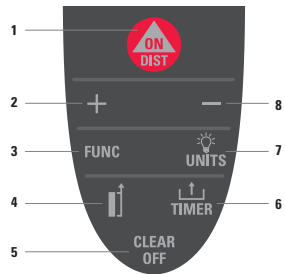

### Buttons

- 1 ON / DIST (On/measuring)
- 2 Plus (+)
- 3 Functions
- 4 Reference
- 5 Clear / Off
- 6 Historical memory/Timer
- 7 Illumination/Units
- 8 Minus (-)

- when it has to be **right**

TIMER 1x 

→ History (1-10)