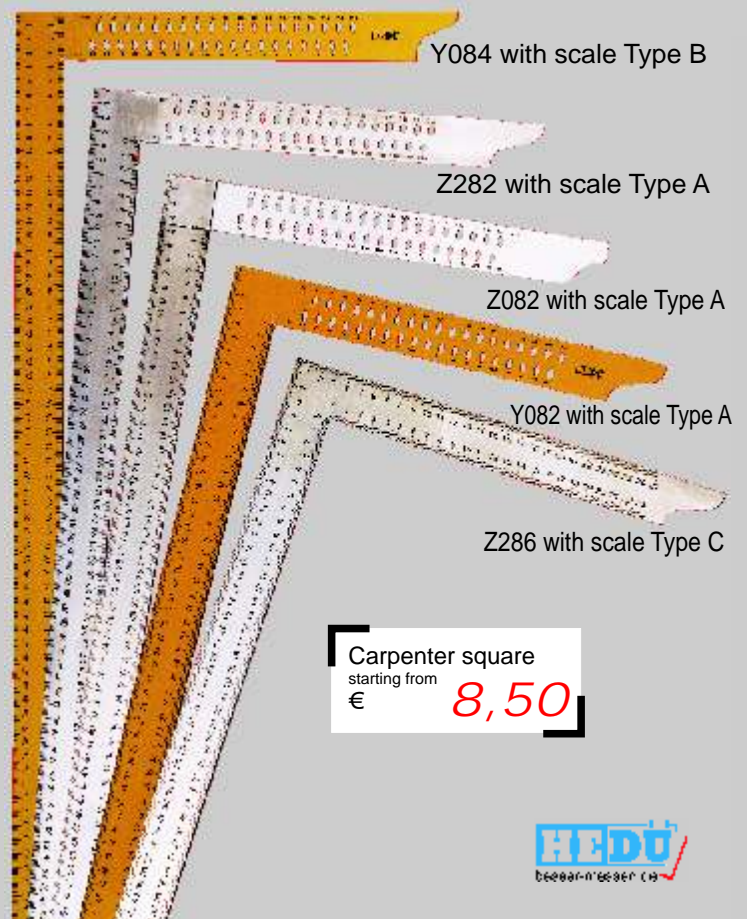

## Carpenter square

All squares are made of stainless steel; accuracy of the right angle 0.005 mm per cm blade length.

### Stainless steel, spot-welded

600 x 280 mm	-	-	Z060	8,50
800 x 320 mm	-	-	Z080	10,30
1000 x 380 mm	-	-	Z100	11,95
600 x 280 mm	A	X	Z062	14,00
800 x 320 mm	A	X	Z082	16,10
1000 x 380 mm	A	X	Z102	17,60

### Stainless steel, seamless

700 x 300 mm	-	-	Z270	14,80
800 x 320 mm	-	-	Z280	15,50
1000 x 380 mm	-	-	Z300	17,20
600 x 280 mm	A	X	Z262	17,60
800 x 320 mm	A	X	Z282	19,30
800 x 320 mm	B	X	Z284	19,30
800 x 320 mm	C	-	Z286	20,60
1000 x 380 mm	B	X	Z304	21,10

### Zinc-dipped steel, tapered from 3.0 to 1.6 mm

700 x 300 mm	-	X	Z471	33,00
800 x 320 mm	-	X	Z481	36,00
1000 x 380 mm	-	X	Z501	44,00

Carpenter square  
starting from  
€ **8,50**

Mason's square  
starting from  
€ **4,00**