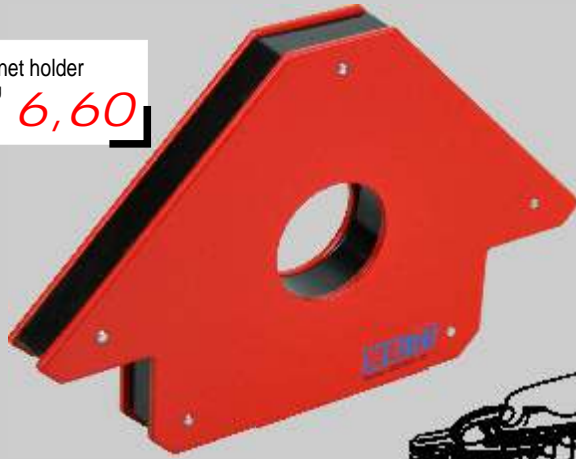

# Magnet holder in three sizes

Magnet holder  
starting from  
€ **6,60**

Dimension	Weight	Art.-No.	Euro
12,0 x 8,2 x 1,4 cm	0,3 kg	M120	6,60
15,8 x 10,2 x 1,8 cm	0,6 kg	M122	13,00
20,0 x 12,8 x 2,1 cm	1,1 kg	M124	22,00

## Flange square

Precise angles made of galvanized steel with cross section of 30 x 6 mm.

Dimension	Flange width	Art.-No.	Euro
400 x 400 mm	125 x 70 mm	A604	30,00
500 x 500 mm	125 x 70 mm	A605	39,00
800 x 500 mm	125 x 100 mm	A608	59,00

## Carpenter square

All squares are made of stainless steel; accuracy of the right angle 0.005 mm per cm blade length.

### Stainless steel, spot-welded

600 x 280 mm	-	-	Z060	8,50
800 x 320 mm	-	-	Z080	10,30
1000 x 380 mm	-	-	Z100	11,95
600 x 280 mm	A	X	Z062	14,00
800 x 320 mm	A	X	Z082	16,10
1000 x 380 mm	A	X	Z102	17,60