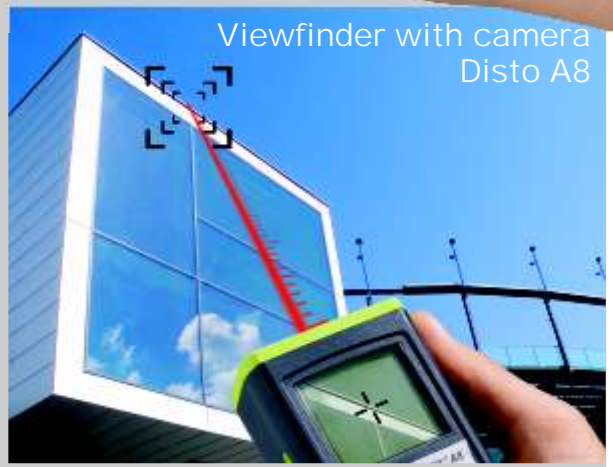

# Leica DISTO™

Every Leica Disto has a mobile endpiece for measuring from corners, chases or edges. The intelligent electronic recognizes and takes into account the position of the endpiece at the measuring automatically.

## » Leica Disto Advantages «

- ◆ Indirect altimetry with Pythagoras. ◆ Multifunctional endpiece. ◆ Safety class IP54. ◆ Range and volume calculation. ◆ Addition ◆ Subtraction ◆ Permanent measure ◆ Storage of the last 10 measurements. ◆ Illuminated display. ◆ Self-timer ◆ 3 years guarantee at registration. ◆

Inclination sensor Disto D3 and A8

All Disto with Pythagoras

Viewfinder with camera Disto A8

With the inclination sensor an inclination can be found out to 45°. In addition, it makes an absolute horizontal measuring possible.

Indirect altimetry e.g. for the determination of a façade height.

The built-in camera shows the target field in the display. An optimal target acquisition is possible over the displayed target cross.

**D2** 5 cm to 60m  
Accuracy 1,5 mm