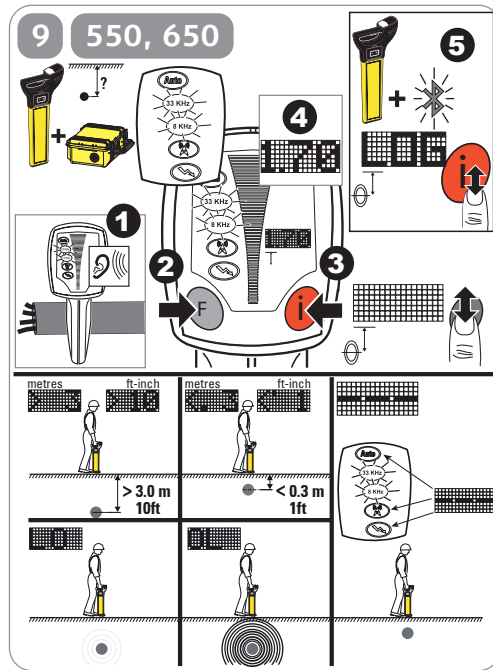

Leica DIGICAT & Accessories Quick Start

Version 2.0

- when it has to be **right**

	50Hz	60Hz
North America	---	Canada, United States, Mexico
Central America	Barbados, Jamaica, Netherland Antilles	Bahamas, Belize, Bermuda, Costa Rica, Cuba, Dominican Republic, El Salvador, Guatemala, Haiti, Honduras, Nicaragua, Panama, Puerto Rico, Trinidad & Tobago, Virgin Islands
South America	Argentina, Bolivia, Chile, French Guiana, Uruguay	Brazil, Colombia, Ecuador, Guyana, Paraguay, Peru, Surinam, Venezuela
Australia, Oceania	Australia, Fiji Islands, New Zealand, Solomon Island, Tonga	---
Europe	✓	---
Africa	✓	Liberia
Asia	✓	Bahrain, India, Japan, Korea (South), Philippines, Taiwan