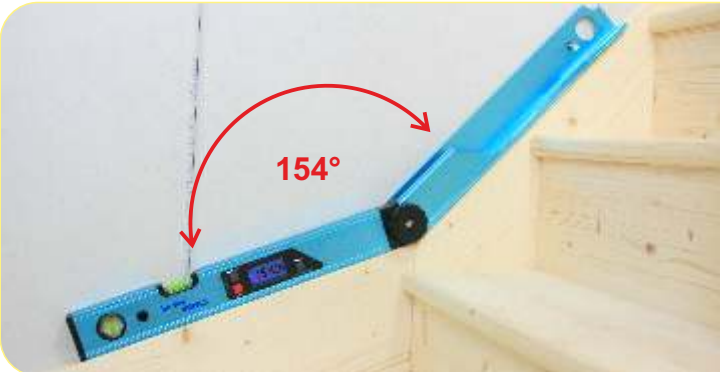

hedue®

WM3

Art.-Nr. D107, D109

Quick Start

www.hedue.de/manual.aspx?artnr=D107

Measuring Range:	0 - 225°
Accuracy:	±0,1°
Operating Temperature:	-10° to 50°
Storage Temperature:	-20° to 70°