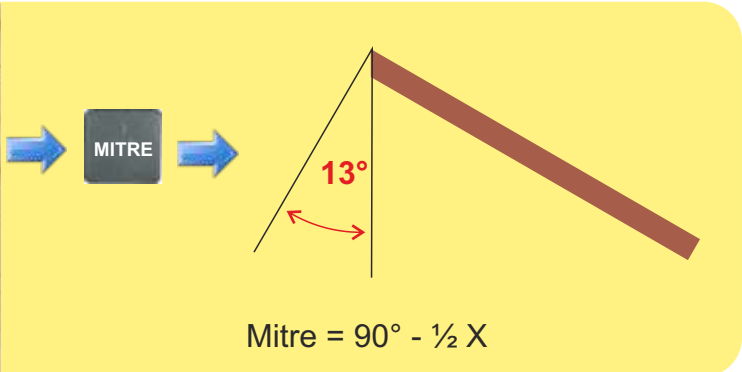

hedue®

WM3

Art.-Nr. D107, D109

Quick Start

www.hedue.de/manual.aspx?artnr=D107

Measuring Range:	0 - 225°
Accuracy:	±0,1°
Operating Temperature:	-10° to 50°
Storage Temperature:	-20° to 70°