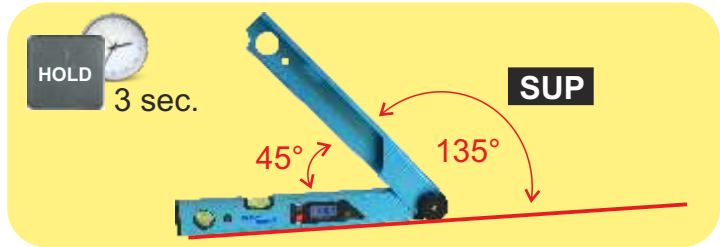

hedue®

WM3

Art.-Nr. D107, D109

Quick Start

www.hedue.de/manual.aspx?artnr=D107

Measuring Range:	0 - 225°
Accuracy:	±0,1°
Operating Temperature:	-10° to 50°
Storage Temperature:	-20° to 70°